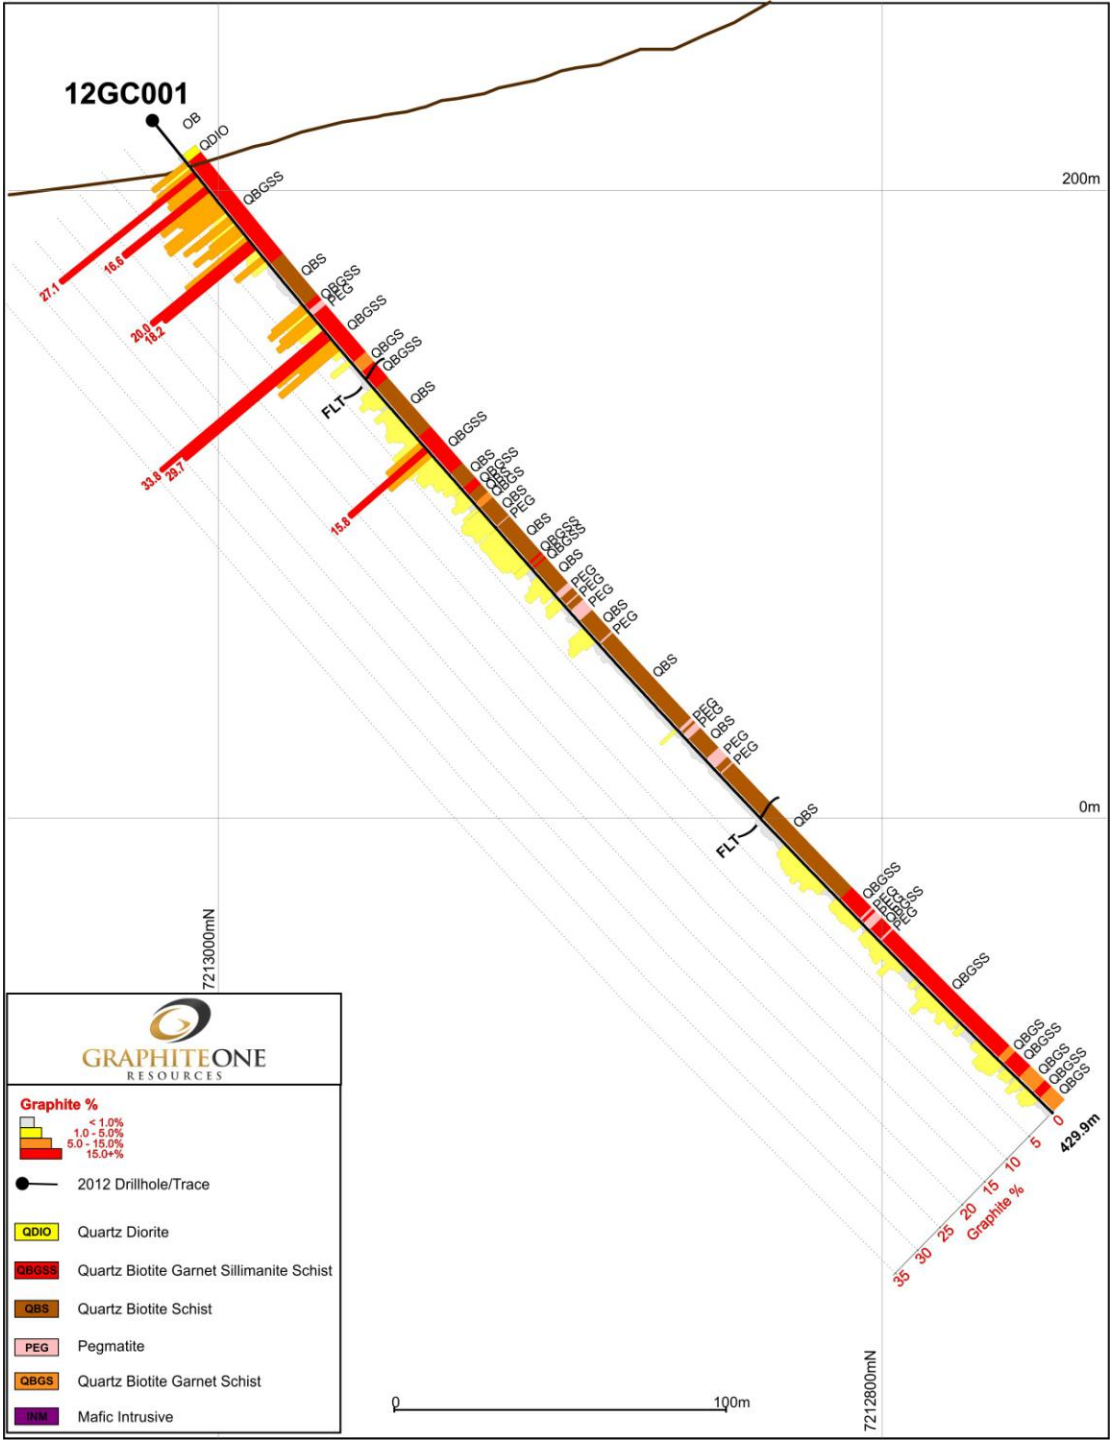

12GC001

Graphite %

White	< 1.0%
Light Yellow	1.0 - 5.0%
Yellow	5.0 - 15.0%
Red	15.0+%

● 2012 Drillhole/Trace

QDIO Quartz Diorite

QBGS Quartz Biotite Garnet Sillimanite Schist

QBS Quartz Biotite Schist

PEG Pegmatite

QBGSS Quartz Biotite Garnet Schist

MI Mafic Intrusive

0 100m

7212800mN