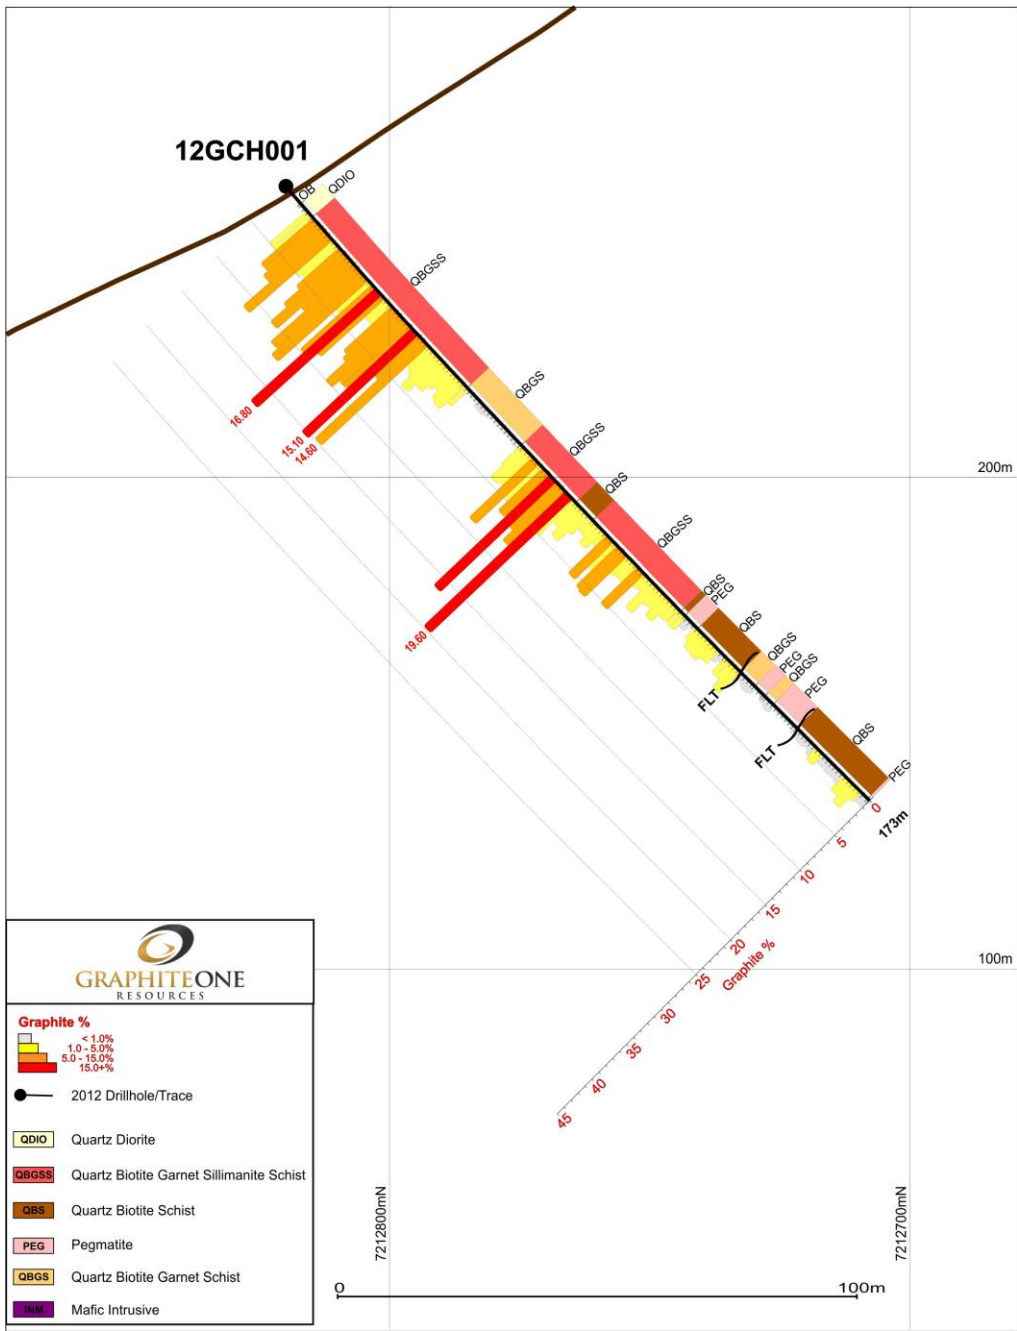

12GCH001

● 2012 Drillhole/Trace

- QDIO Quartz Diorite
- QBGSS Quartz Biotite Garnet Sillimanite Schist
- QBS Quartz Biotite Schist
- PEG Pegmatite
- QBGSS Quartz Biotite Garnet Schist
- MFI Mafic Intrusive